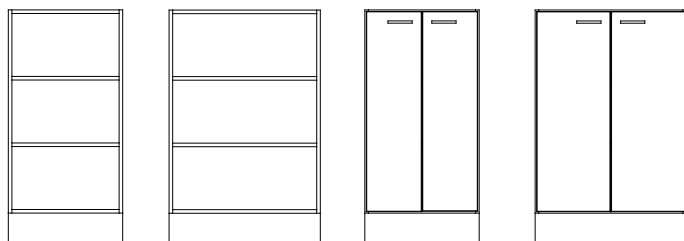

CombiLine Kontorshylla/skåp

KHD60/3
605x1232x570

KHD80/3
800x1232x570

KSD60/3
605x1232x570

KSD80/3
800x1232x570

Höjd 1232 mm, Djup 570 mm

Benämning	Vit	NCS	Bok	Björk	Ek
KHD60/3	861115	869115L	863115	865115	867115
KHD80/3	831131	839131L	833131	835131	837131
KSD60/3	861219	869219L	863219	865219	867219
KSD80/3	831134	839134L	833134	835134	837134