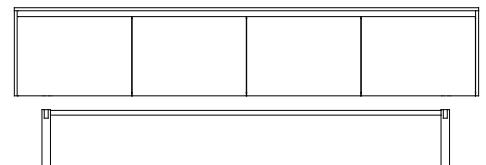

Please note the requested number of right and left-hung doors in your order.

Soft 2x60 + Leg stand 2

Soft 3x60 + Leg stand 3

Soft 4x60 + Leg stand 4

Soft leg stand, white pigmented solid ash

Name	Size	Art no
Soft leg stand 2 solid ash	942x300x376	505002
Soft leg stand 3 solid ash	1547x300x376	505003
Soft leg stand 4 solid ash	2152x300x376	505004