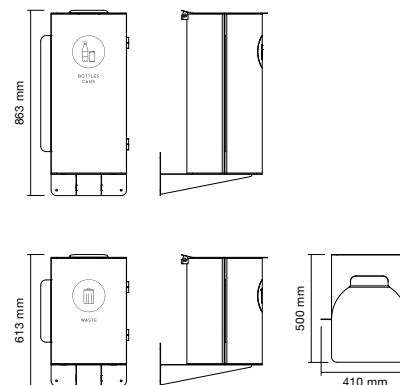

Frame: Powder-coated steel plate.
Lid: Powder-coated aluminum.
Shaft, wall mount and footplate: Powder-coated steel plate.

Birdie Floor, 500 (43 liter) and 750 (63 liter), incl. shaft

Color	Birdie 500	Birdie 750
RAL 9010 Pure white	350107	350207
RAL 7035 Light gray	350105	350205
RAL 7016 Anthracite	350108	350208
RAL 5014 Pigeon blue	350111	350211
RAL 5008 Gray blue	350112	350212
RAL 6033 Mint turquoise	350115	350215
RAL 6021 Pale green	350109	350209
RAL 6020 Chrome green	350110	350210
RAL 1021 Yellow	350101	350201
RAL 3022 Salmon pink	350113	350213
RAL 3005 Wine red	350114	350214

Any RAL color at additional cost, contact TreCe.

Birdie Wall, 500 (43 liter) and 750 (63 liter) incl. wall mount

Color	Birdie 500	Birdie 750
RAL 9010 Pure white	351307	351407
RAL 7035 Light gray	351305	351405
RAL 7016 Anthracite	351308	351408
RAL 5014 Pigeon blue	351311	351411
RAL 5008 Gray blue	351312	351412
RAL 6033 Mint turquoise	351315	351415
RAL 6021 Pale green	351309	351409
RAL 6020 Chrome green	351310	351410
RAL 1021 Yellow	351301	351401
RAL 3022 Salmon pink	351313	351413
RAL 3005 Wine red	351314	351414

Any RAL color at additional cost, contact TreCe.

Birdie Symbol Ø 150 mm, white or anthracite

Color	WASTE	PLASTIC	BOTTLES CANS	BOTTLES	CARTON	CANS	METAL	COMPOST	PAPER CUPS	GLASS	PAPER
White	355001	355002	355003	355004	355005	355006	355007	355008	355009	355010	355011
Anthracite	355101	355102	355103	355104	355105	355106	355107	355108	355109	355110	355111

Contact TreCe if you would like other symbols

Birdie Footplate 1, 2 and 3