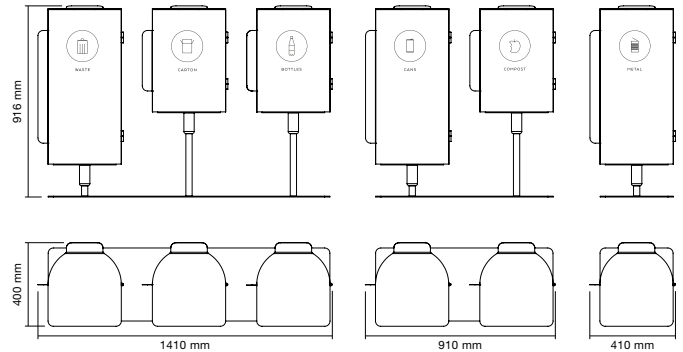

Frame: Powder-coated steel plate.
Lid: Powder-coated aluminum.
Shaft, wall mount and footplate: Powder-coated steel plate.

Birdie Floor, 500 (43 liter) and 750 (63 liter), incl. shaft

Color	Birdie 500	Birdie 750
RAL 9010 Pure white	350107	350207
RAL 7035 Light gray	350105	350205
RAL 7016 Anthracite	350108	350208
RAL 5014 Pigeon blue	350111	350211
RAL 5008 Gray blue	350112	350212
RAL 6033 Mint turquoise	350115	350215
RAL 6021 Pale green	350109	350209
RAL 6020 Chrome green	350110	350210
RAL 1021 Yellow	350101	350201
RAL 3022 Salmon pink	350113	350213
RAL 3005 Wine red	350114	350214

Any RAL color at additional cost, contact TreCe.

Birdie Wall, 500 (43 liter) and 750 (63 liter) incl. wall mount

Color	Birdie 500	Birdie 750
RAL 9010 Pure white	351307	351407
RAL 7035 Light gray	351305	351405
RAL 7016 Anthracite	351308	351408
RAL 5014 Pigeon blue	351311	351411
RAL 5008 Gray blue	351312	351412
RAL 6033 Mint turquoise	351315	351415
RAL 6021 Pale green	351309	351409
RAL 6020 Chrome green	351310	351410
RAL 1021 Yellow	351301	351401
RAL 3022 Salmon pink	351313	351413
RAL 3005 Wine red	351314	351414

Any RAL color at additional cost, contact TreCe.