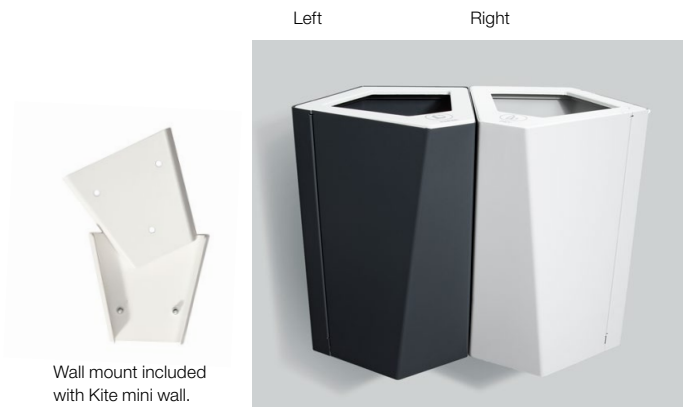

Kite mini Wall, Frame 10L, wall mount, right or left

Width 250 mm, Height 355 mm, Depth 245 mm

Color	Kite Mini wall right	Kite Mini wall left
RAL 9010 Pure white	883097	884097
RAL 7035 Light gray	883096	884096
RAL 7016 Anthracite	883098	884098
RAL 5014 Pigeon blue	883090	884090
RAL 5008 Gray blue	883091	884091
RAL 6033 Mint turquoise	883094	884094
RAL 6021 Pale green	883088	884088
RAL 6020 Chrome green	883089	884089
RAL 1021 Yellow	883095	884095
RAL 3022 Salmon pink	883092	884092
RAL 3005 Wine red	883093	884093