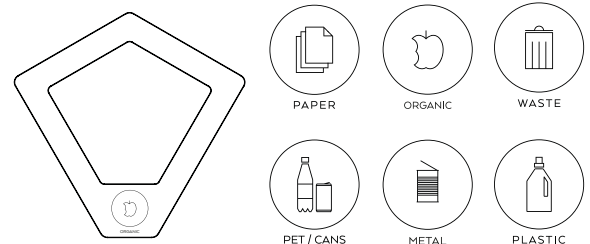

Kite mini Lid, white or anthracite, vacuum-foiled MDF, screen-printed gray symbol

Name	Anthracite	White
Kite mini lid Paper	882215	882211
Kite mini lid Organic	882216	882212
Kite mini lid Waste	882217	882213
Kite mini lid PET/Cans	882218	882214
Kite mini lid Metal	882245	882244
Kite mini lid Plastic	882248	882247