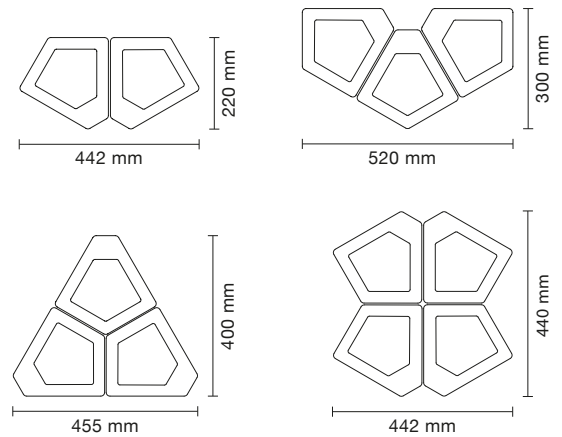

Kite mini

Design | Annica Doms

Kite mini, has retrieved both its name and its appearance from the geometric shape of a kite. The straight angles give a bold and exciting expression, and at the same time harmonize with the room and its shape. The unique form holds angles of 60°, 90° and 120° which makes it ideal to place in corners with varying angles. Kite mini has the same shape and is an exact copy of Kite, but in a reduced size. This gives a clear "family feeling" and a uniform expression. Kite mini is intended for smaller spaces like under desks, hotel rooms or smaller conference rooms. There is also a wall mount for Kite mini, which means that it can be placed on the wall. As single or in pairs to free floor space. Kite mini is available in 11 RAL colors with lids in two standard colors.

Kite mini Recycling

Frame: Powder-coated steel plate.
Lid: Vacuum-foiled MDF with screen print.
Bottom: 100% recycled plastic.

No fittings, no tools and easy to assemble.

Kite mini Floor, Frame 10L

Width 250 mm, Height 355 mm, Depth 245 mm

Kite mini Wall, Frame 10L, wall mount, right or left

Width 250 mm, Height 355 mm, Depth 245 mm

Color	Kite Mini wall right	Kite Mini wall left
RAL 9010 Pure white	883097	884097
RAL 7035 Light gray	883096	884096
RAL 7016 Anthracite	883098	884098
RAL 5014 Pigeon blue	883090	884090
RAL 5008 Gray blue	883091	884091
RAL 6033 Mint turquoise	883094	884094
RAL 6021 Pale green	883088	884088
RAL 6020 Chrome green	883089	884089
RAL 1021 Yellow	883095	884095
RAL 3022 Salmon pink	883092	884092
RAL 3005 Wine red	883093	884093