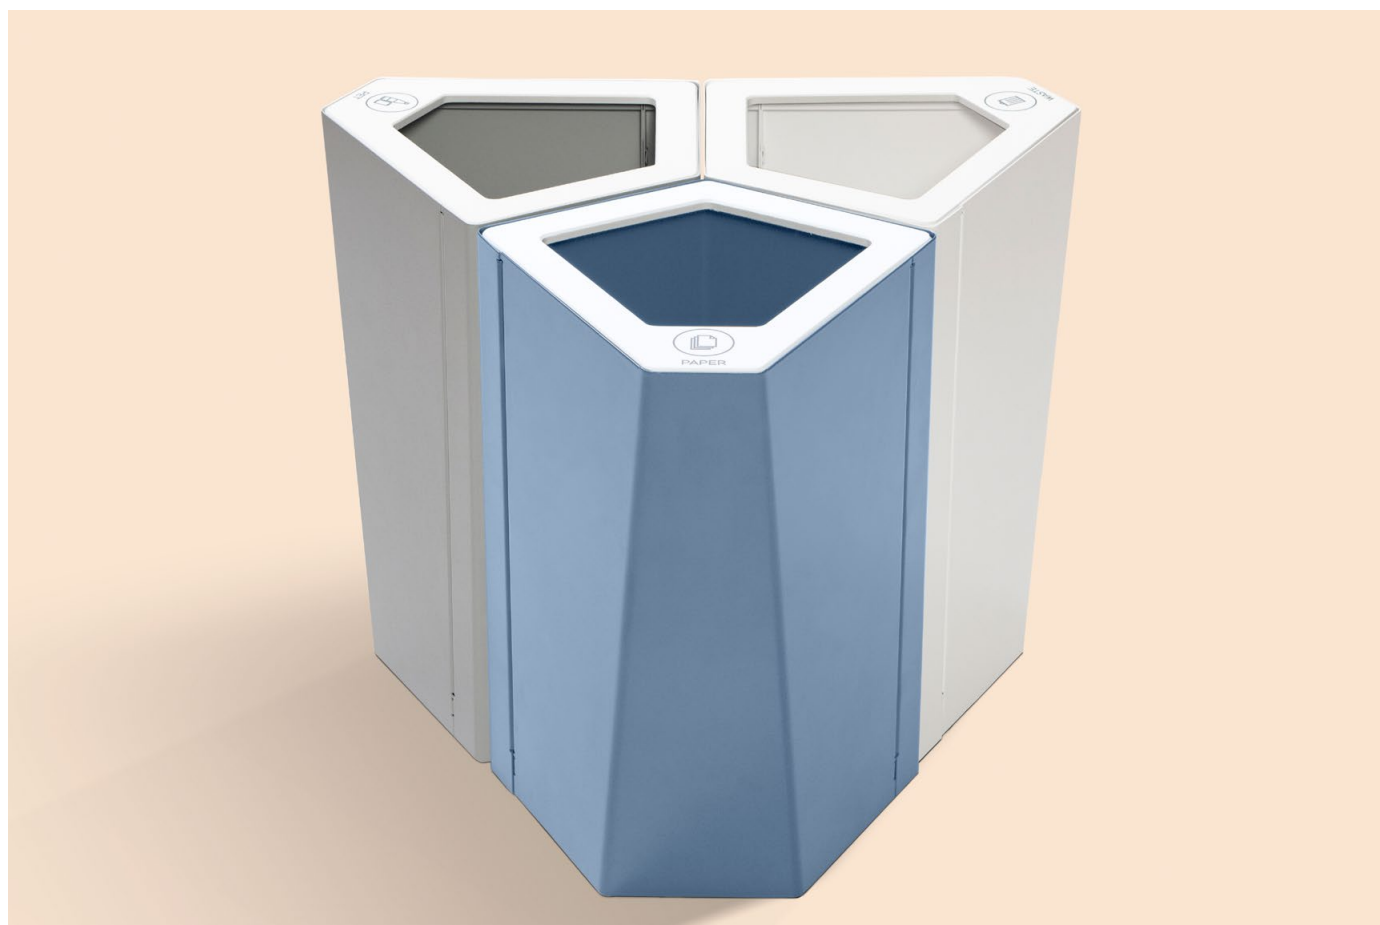

Kite mini

Design | Annica Doms

Kite mini, has retrieved both its name and its appearance from the geometric shape of a kite. The straight angles give a bold and exciting expression, and at the same time harmonize with the room and its shape. The unique form holds angles of 60°, 90° and 120° which makes it ideal to place in corners with varying angles. Kite mini has the same shape and is an exact copy of Kite, but in a reduced size. This gives a clear "family feeling" and a uniform expression. Kite mini is intended for smaller spaces like under desks, hotel rooms or smaller conference rooms. There is also a wall mount for Kite mini, which means that it can be placed on the wall. As single or in pairs to free floor space. Kite mini is available in 11 RAL colors with lids in two standard colors.

Sustainability & Material

The lid's MDF meets E1 requirements for formaldehyde. MDF from certified forestry. The frame in powder-coated steel plate is manufactured in Sweden and consists of 20% of recycled material. The steel is 100% recyclable. The powder coating of the frame is a good environmental choice as no solvents are required. Base in 100% recycled ABS plastic, marked for recycling according to ISO 11469. In line with our environmental strategy, Kite mini is delivered unassembled.

Kite mini Recycling

Frame: Powder-coated steel plate.
Lid: Vacuum-foiled MDF with screen print.
Bottom: 100% recycled plastic.

No fittings, no tools and easy to assemble.

Kite mini Floor, Frame 10L

Width 250 mm, Height 355 mm, Depth 245 mm