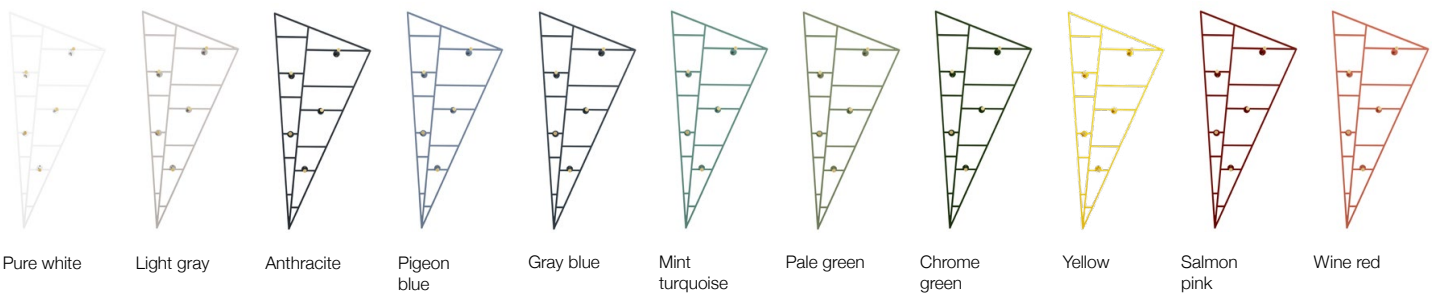

Sail floor comes in two parts, Sail wall is delivered as one unit with matching wall mounts. Both are delivered in a flat package and are easy to assemble.

- Laser cut-out from one whole piece
- No welding joints
- Powder-coated steel
- 11 selected RAL colors
- Accented knobs in brass

Sail clothes hanger

| Name | Size | RAL 9010 Pure white | RAL 7035 Light gray | RAL 7016 Anthracite | RAL 5014 Pigeon blue | RAL 5008 Gray blue | RAL 6033 Mint turq. | RAL 6021 Pale green | RAL 6020 Ch. green | RAL 1021 Yellow | RAL 3022 Salmon pink | RAL 3005 Wine red |
|-------------|--------------|------------------------|------------------------|------------------------|-------------------------|-----------------------|------------------------|------------------------|-----------------------|--------------------|-------------------------|----------------------|
| Sail, floor | 777x1812x822 | 371005 | 371012 | 371003 | 371004 | 371007 | 371010 | 371001 | 371006 | 371011 | 371008 | 371009 |
| Sail, wall | 689x1532x158 | 373005 | 373012 | 373003 | 373004 | 373007 | 373010 | 373001 | 373006 | 373011 | 373008 | 373009 |

Sail Colors

Note that the color reproduction in the catalog may differ from physical products.