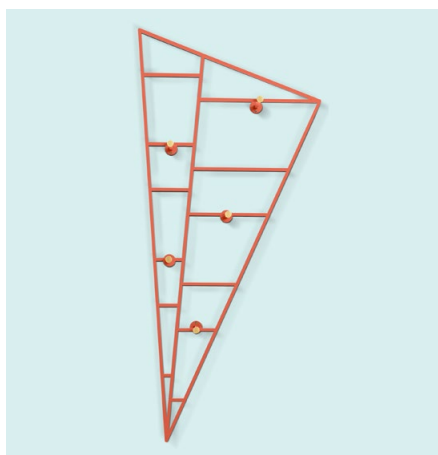

Sail

Design | Studio Doms

Clothes hanger for several types of hanging traditionally on the knobs, hanging over the rods or with a coat hanger. Sail is available as floor standing or as a wall mounted module, with matching wall mounts.

Sail floor comes in two parts, Sail wall is delivered as one unit with matching wall mounts. Both are delivered in a flat package and are easy to assemble.

- Laser cut-out from one whole piece
- No welding joints
- Powder-coated steel
- 11 selected RAL colors
- Accented knobs in brass

Sail clothes hanger

| Name | Size | RAL 9010 Pure white | RAL 7035 Light gray | RAL 7016 Anthracite | RAL 5014 Pigeon blue | RAL 5008 Gray blue | RAL 6033 Mint turq. | RAL 6021 Pale green | RAL 6020 Ch. green | RAL 1021 Yellow | RAL 3022 Salmon pink | RAL 3005 Wine red |
|-------------|--------------|------------------------|------------------------|------------------------|-------------------------|-----------------------|------------------------|------------------------|-----------------------|--------------------|-------------------------|----------------------|
| Sail, floor | 777x1812x822 | 371005 | 371012 | 371003 | 371004 | 371007 | 371010 | 371001 | 371006 | 371011 | 371008 | 371009 |
| Sail, wall | 689x1532x158 | 373005 | 373012 | 373003 | 373004 | 373007 | 373010 | 373001 | 373006 | 373011 | 373008 | 373009 |