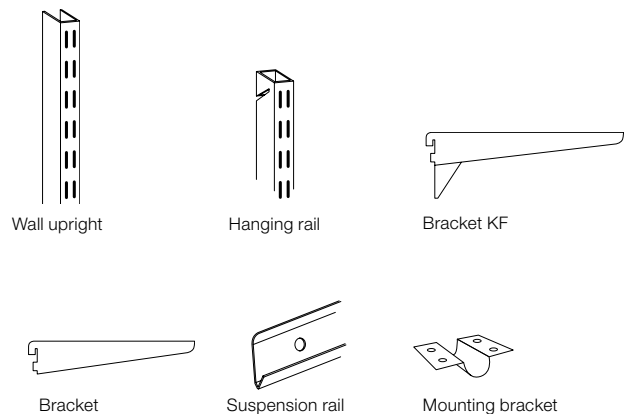

Wall-mounted storage

Build your own wall-mounted storage from shelves, rails and brackets.

Shelf

Name	Depth	White	Beech	Birch	Oak
Laminate					
Shelf	300	911300	912300	914300	916300
Shelf	400	911400	912400	914400	916400
Shelf	500	911500	912500	914500	916500
Shelf	600	911600	912600	914600	916600
Laminate					
Shelf	300		913300	915300	917300
Shelf	400		913400	915400	917400
Shelf	500		913500	915500	917500
Shelf	600		913600	915600	917600

The maximum length of our shelves are 2400 mm without a joint. Remember to include mounting brackets when dividing a shelf.

Accessories

Name	Length	Art no
Wall upright white	390	550101
	683	550102
	1009	550103
	1204	550104
	1595	550105
	1986	550106
Wall upright to suspension rail, white	1010	550111
	1237	550112
	1501	550113
	1951	550114
Suspension rail	950	550121
	1220	550122
	1900	550123
Joint strip	500	550145
Bracket, white	270	550131
	370	550132
	470	550133
Bracket reinforced	570	550136
Mounting bracket, 6-pcs/package		550141
Bracket screw for 10 brackets	270–370	550143
Bracket screw for 10 brackets	470–670	550144

Angel bracket, white

Name	Fits	Length	Art nr
Bracket reinforced with support	Depth 400–500	270	550134
Bracket reinforced with support	Depth 500–600	370	550135