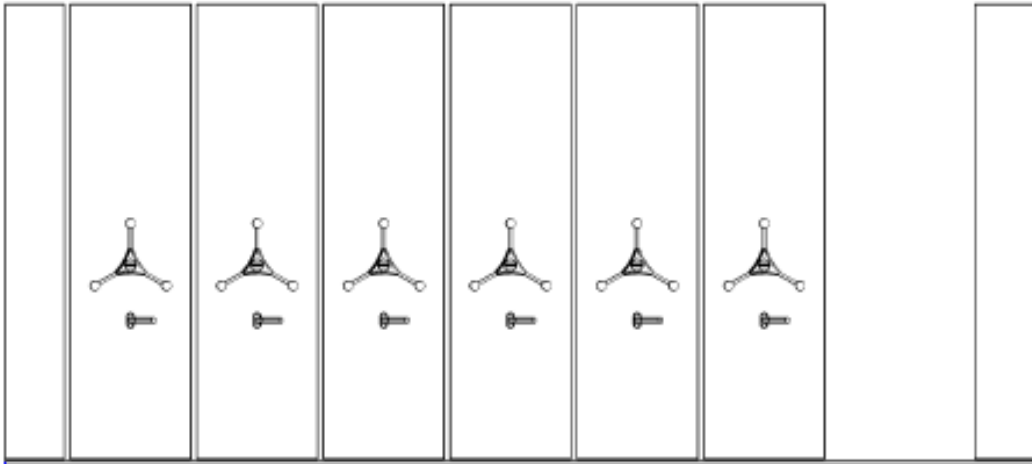

# Compact archive

**Steel**

Design | TreCe

Robust, flexible archive for efficient storage of large quantities. Gables and shelves in lacquered steel plate can withstand high loads, 50-120 kg per shelf at distributed load. It's also possible to customise the archive so it can hold even more weight. Choose between steering wheel or power steering.

Can be adapted to different archive formats, for example landscape A4 or portrait A4. The height, width or length of the system can be easily adjusted as required.

Compact Archive with steering lock for added security.

Steering wheel-driven compact archive that can be customised to the customer's needs.

Compact archives can also be built in two floors.

A flexible compact archive in lacquered steel sheet that can be customised to the different formats archived, ex A4 or standing A4.