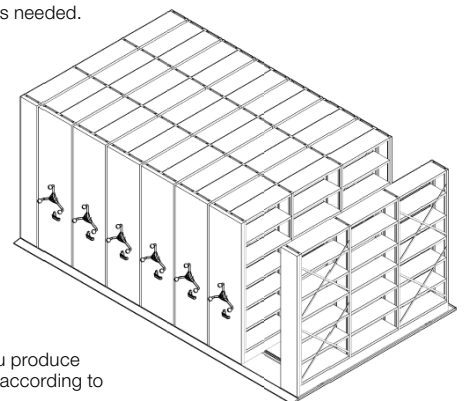

We are happy to help you produce drawings and proposals according to your needs or conditions.

Contact TreCe for more information.