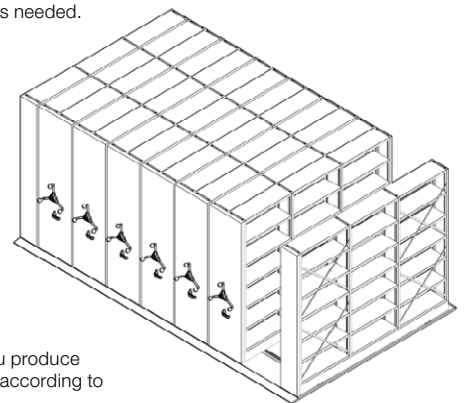

We are happy to help you produce drawings and proposals according to your needs or conditions.

Contact TreCe for more information.