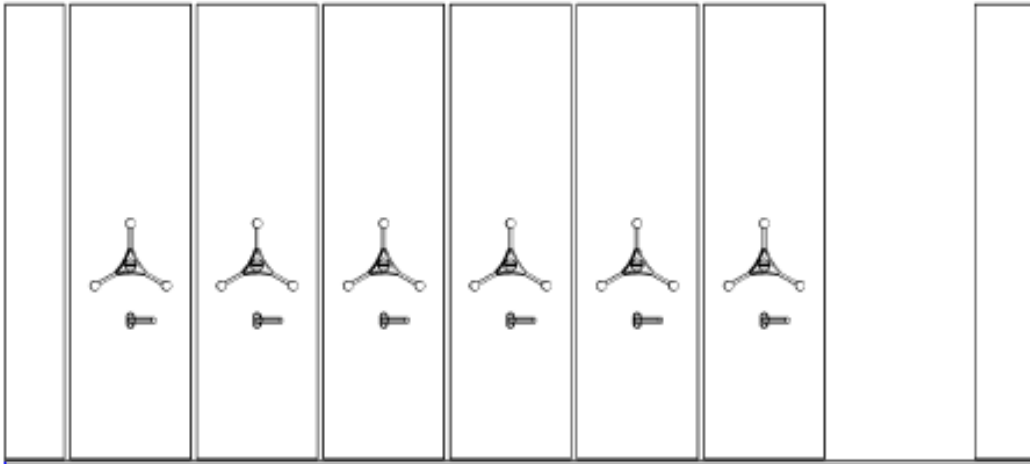

Compact archive

Steel

Design | TreCe

Robust, flexible archive for efficient storage of large quantities. Gables and shelves in lacquered steel plate can withstand high loads, 50-120 kg per shelf at distributed load. It's also possible to customise the archive so it can hold even more weight. Choose between steering wheel or power steering.

Can be adapted to different archive formats, for example landscape A4 or portrait A4. The height, width or length of the system can be easily adjusted as required.

Compact Archive with steering lock for added security.

Steering wheel-driven compact archive that can be customised to the customer's needs.

Compact archives can also be built in two floors.

A flexible compact archive in lacquered steel sheet that can be customised to the different formats archived, ex A4 or standing A4.