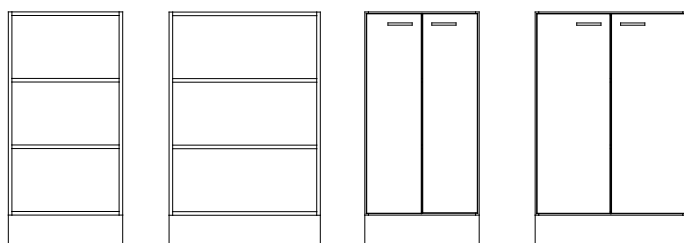

CombiLine Kontorshylla/skåp

KHD60/3
605x1232x570

KHD80/3
800x1232x570

KSD60/3
605x1232x570

KSD80/3
800x1232x570

Höjd 1232 mm, Djup 570 mm

Benämning	Vit	NCS	Bok	Björk	Ek
KHD60/3	861115	869115L	863115	865115	867115
KHD80/3	831131	839131L	833131	835131	837131
KSD60/3	861219	869219L	863219	865219	867219
KSD80/3	831134	839134L	833134	835134	837134