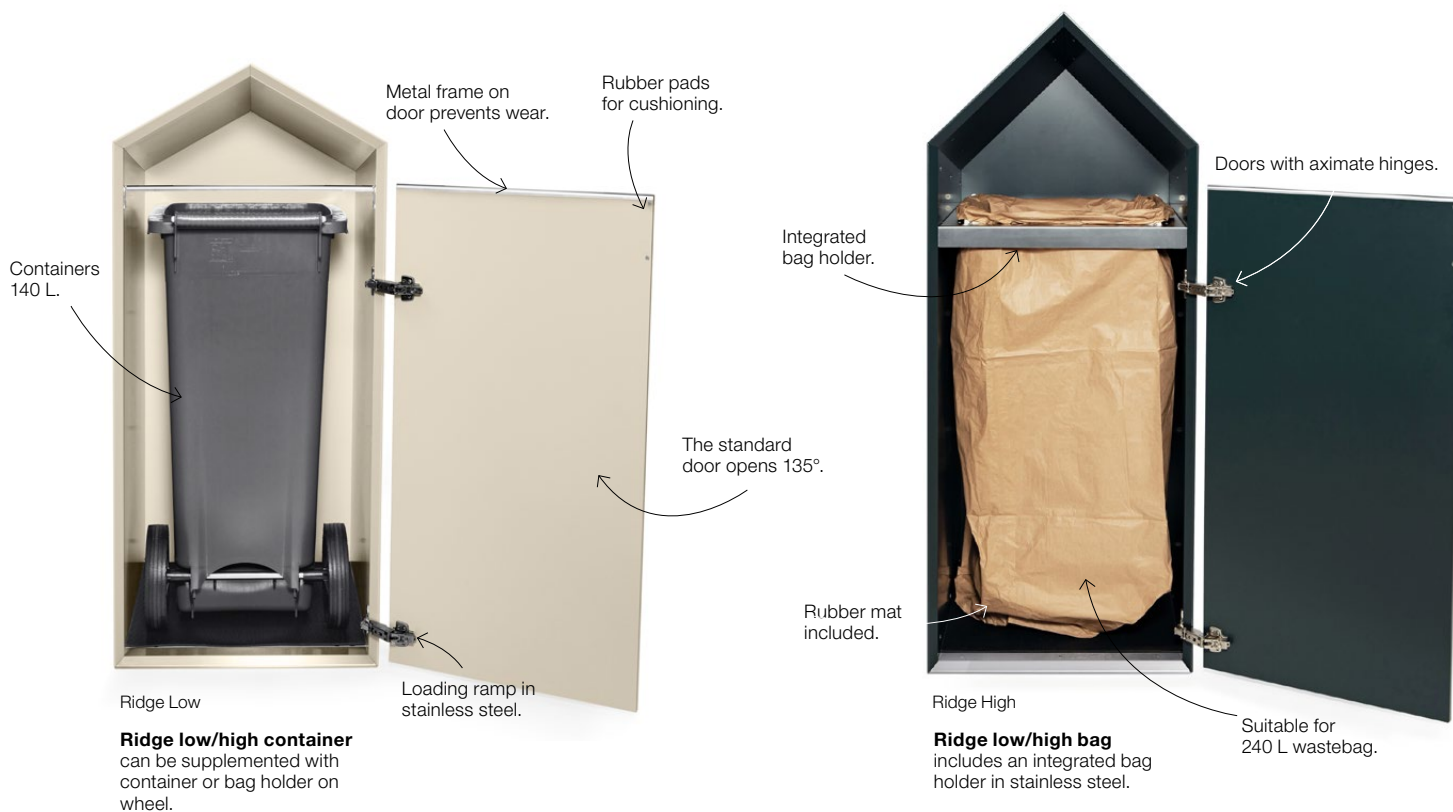

A very stable construction that is built of 22 mm MDF and lacquered in 11 standard colours. The stainless steel ramp for easy access of a 140 L waste bin is not only a practical detail, but also a part of the design that stands out. Ridge is also available in two heights, low and high.

- Integrated bag holder in stainless steel for sack is included in Ridge low/high Bag
- Door protection and loading ramp all in stainless steel
- Door and rubber mat included
- Adjustable feet
- Doors with aximate hinges, 135°

**Ridge** Colours

Ramp in stainless steel.

**Dimensions:** Width x Height x Depth.

**Bottom/Gable/Top:** 22 mm lacquered MDF. **Door/Back:** 16 mm lacquered MDF.

**Ridge Symbol, foiled**

Colour	Art.no											
White	42900101	42900201	42900301	42900401	42900601	42900701	42901001	42900501	42900901	42901101	42901201	42901301
Anthracite	42900104	42900204	42900304	42900404	42900604	42900704	42901004	42900504	42900904	42901104	42901204	42901304

Contact TreCe if you want other symbols or text in other languages.

**Container/Bag holder**

Fits Ridge low/high container

Ridge low/high bag includes an Integrated bag holder in stainless steel for sack. Ridge low/high container can be supplemented with container or bag holder on wheel.